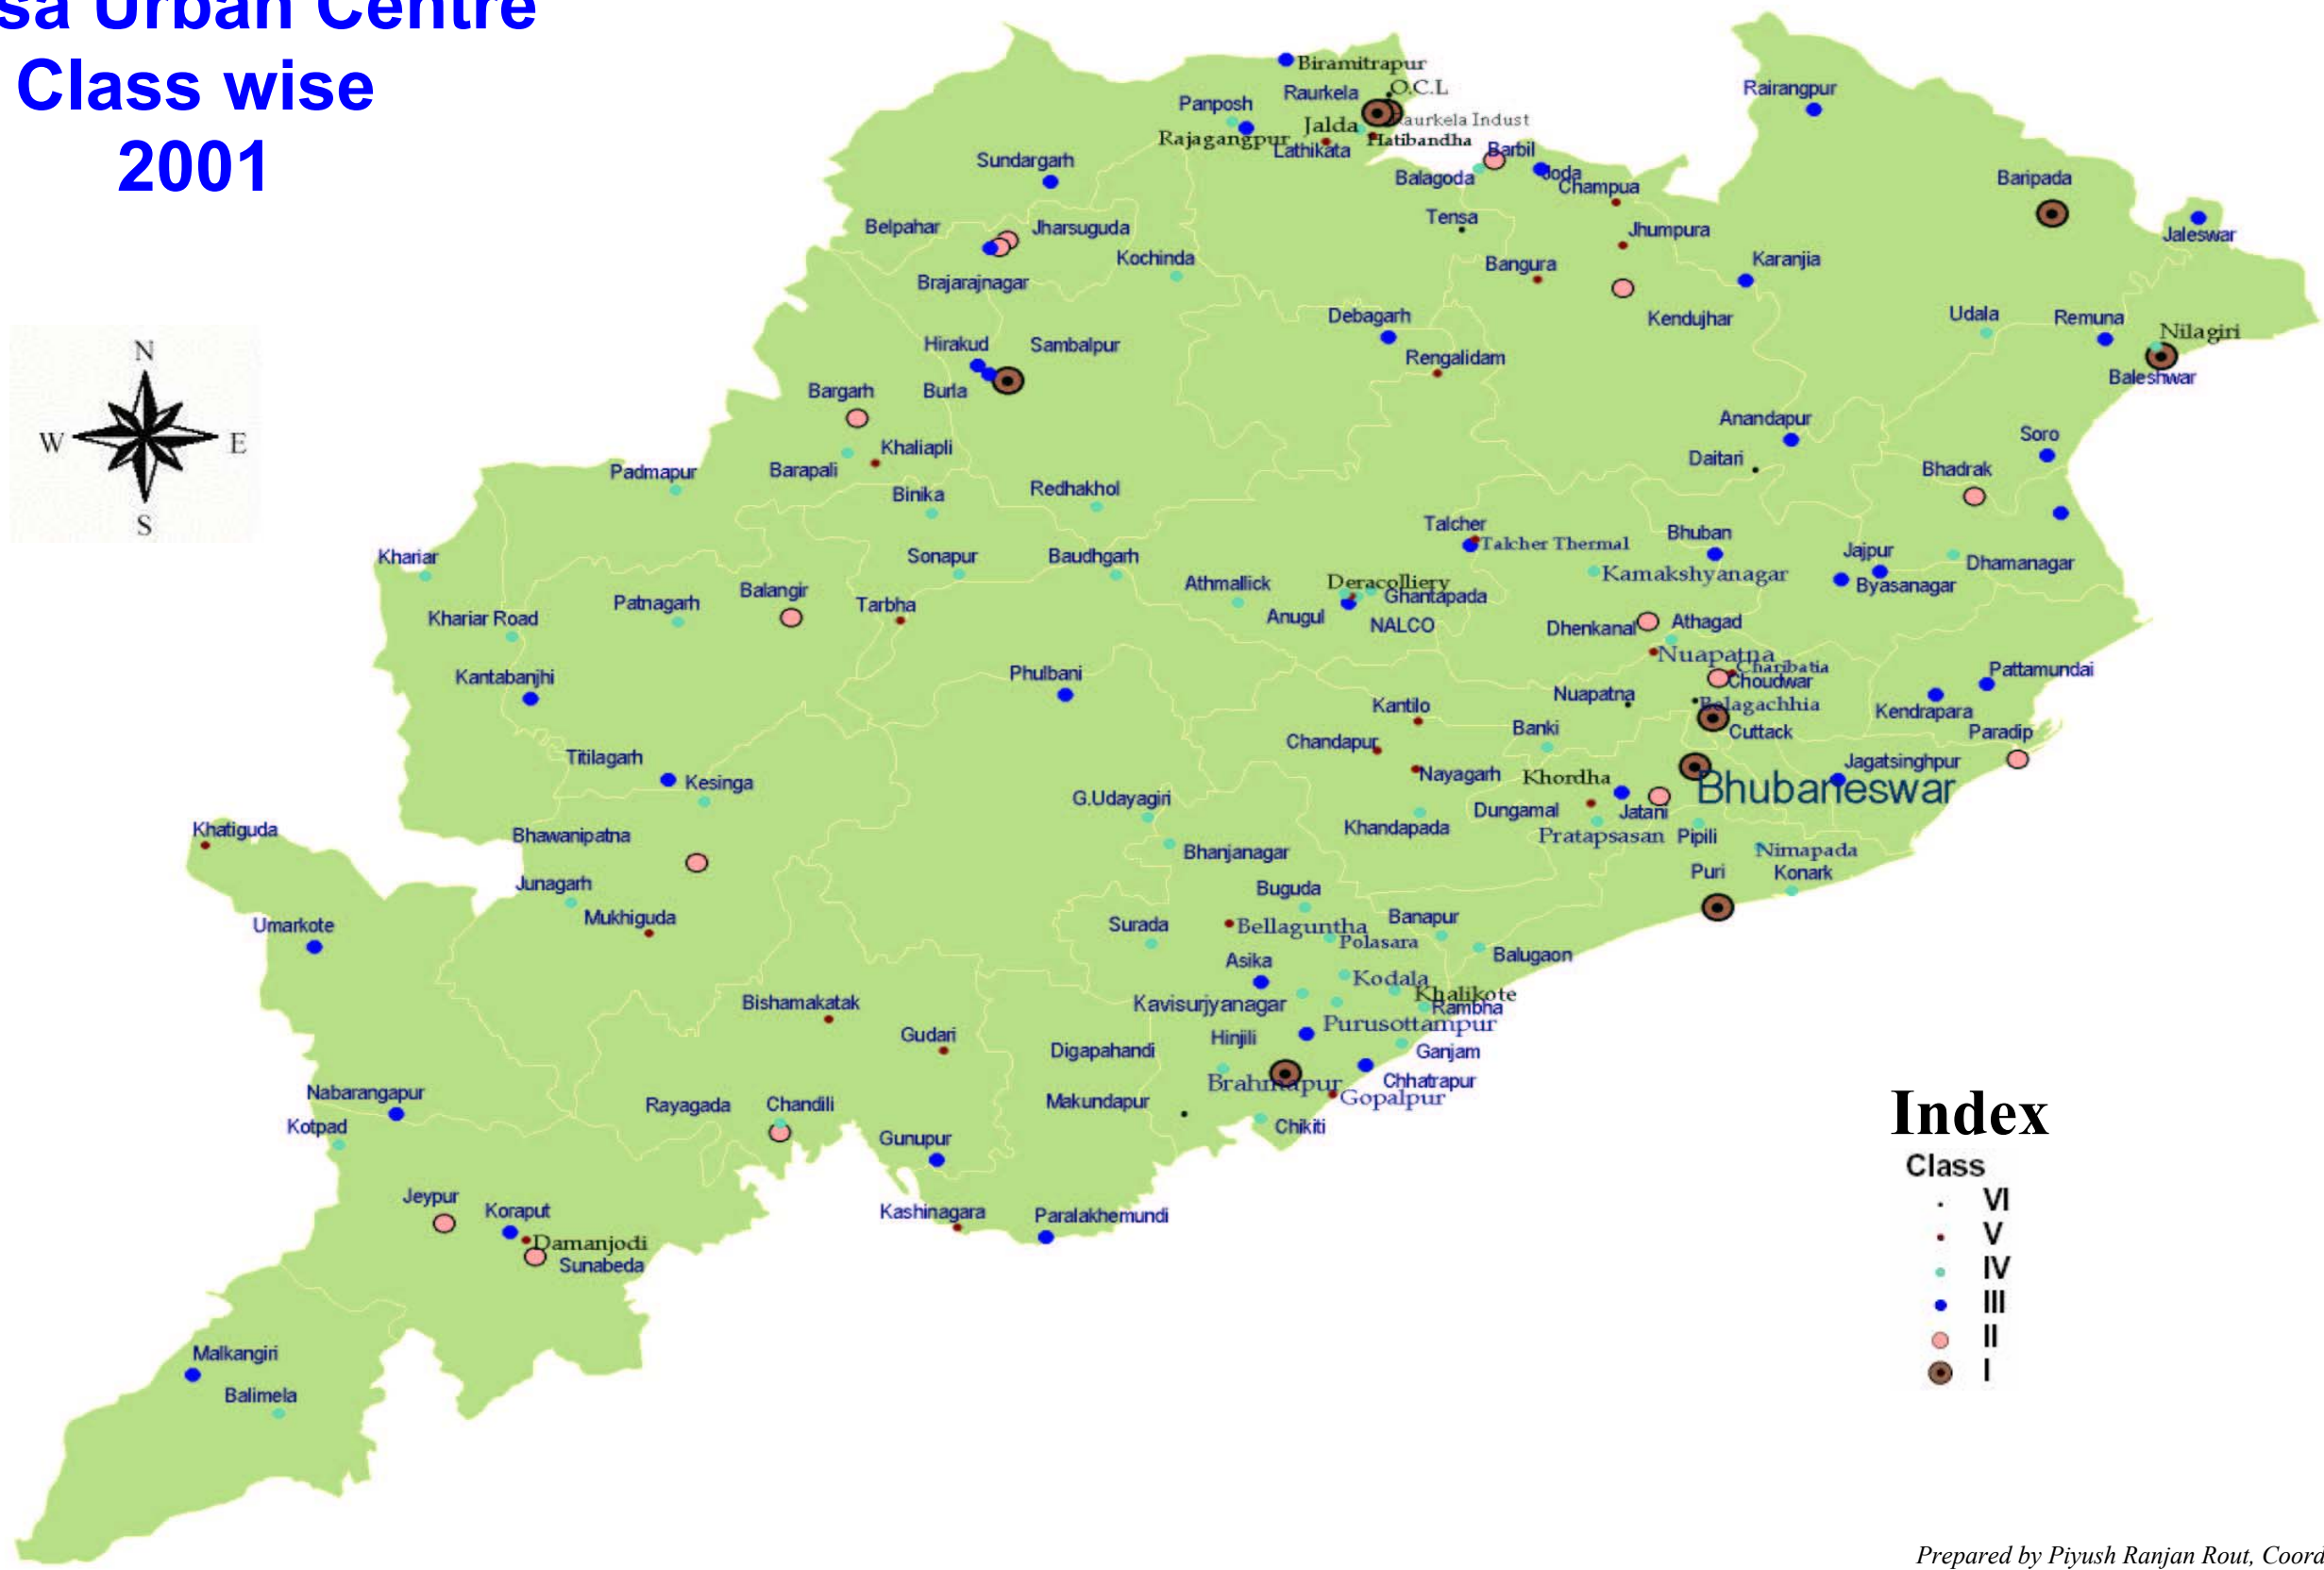

Orissa Urban Centre Class wise 2001

Index

Class	Symbol
VI	Small black dot
V	Small red dot
IV	Small green dot
III	Small blue dot
II	Small pink dot
I	Large brown dot